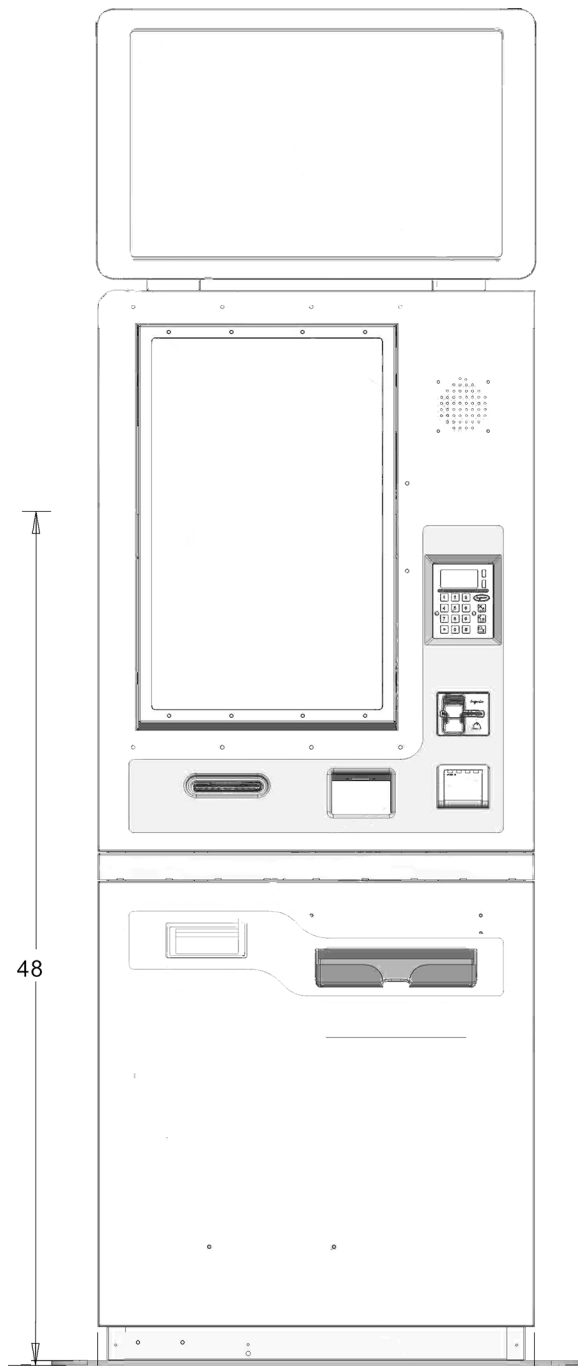

ALL DIMENSIONS ARE IN INCHES UNLESS OTHERWISE SPECIFIED.
THIS DRAWING IS THE PROPERTY OF KIOSK INFORMATION SYSTEMS, INC.

KIOSK Information Systems 346 S ARTHUR AVE. LOUISVILLE, CO 80027

PART DESCRIPTION-
COMMERCE

ENGINEER-		PART NUMBER-		REV-	
DATE-					

7

6

5

4

3

2

1