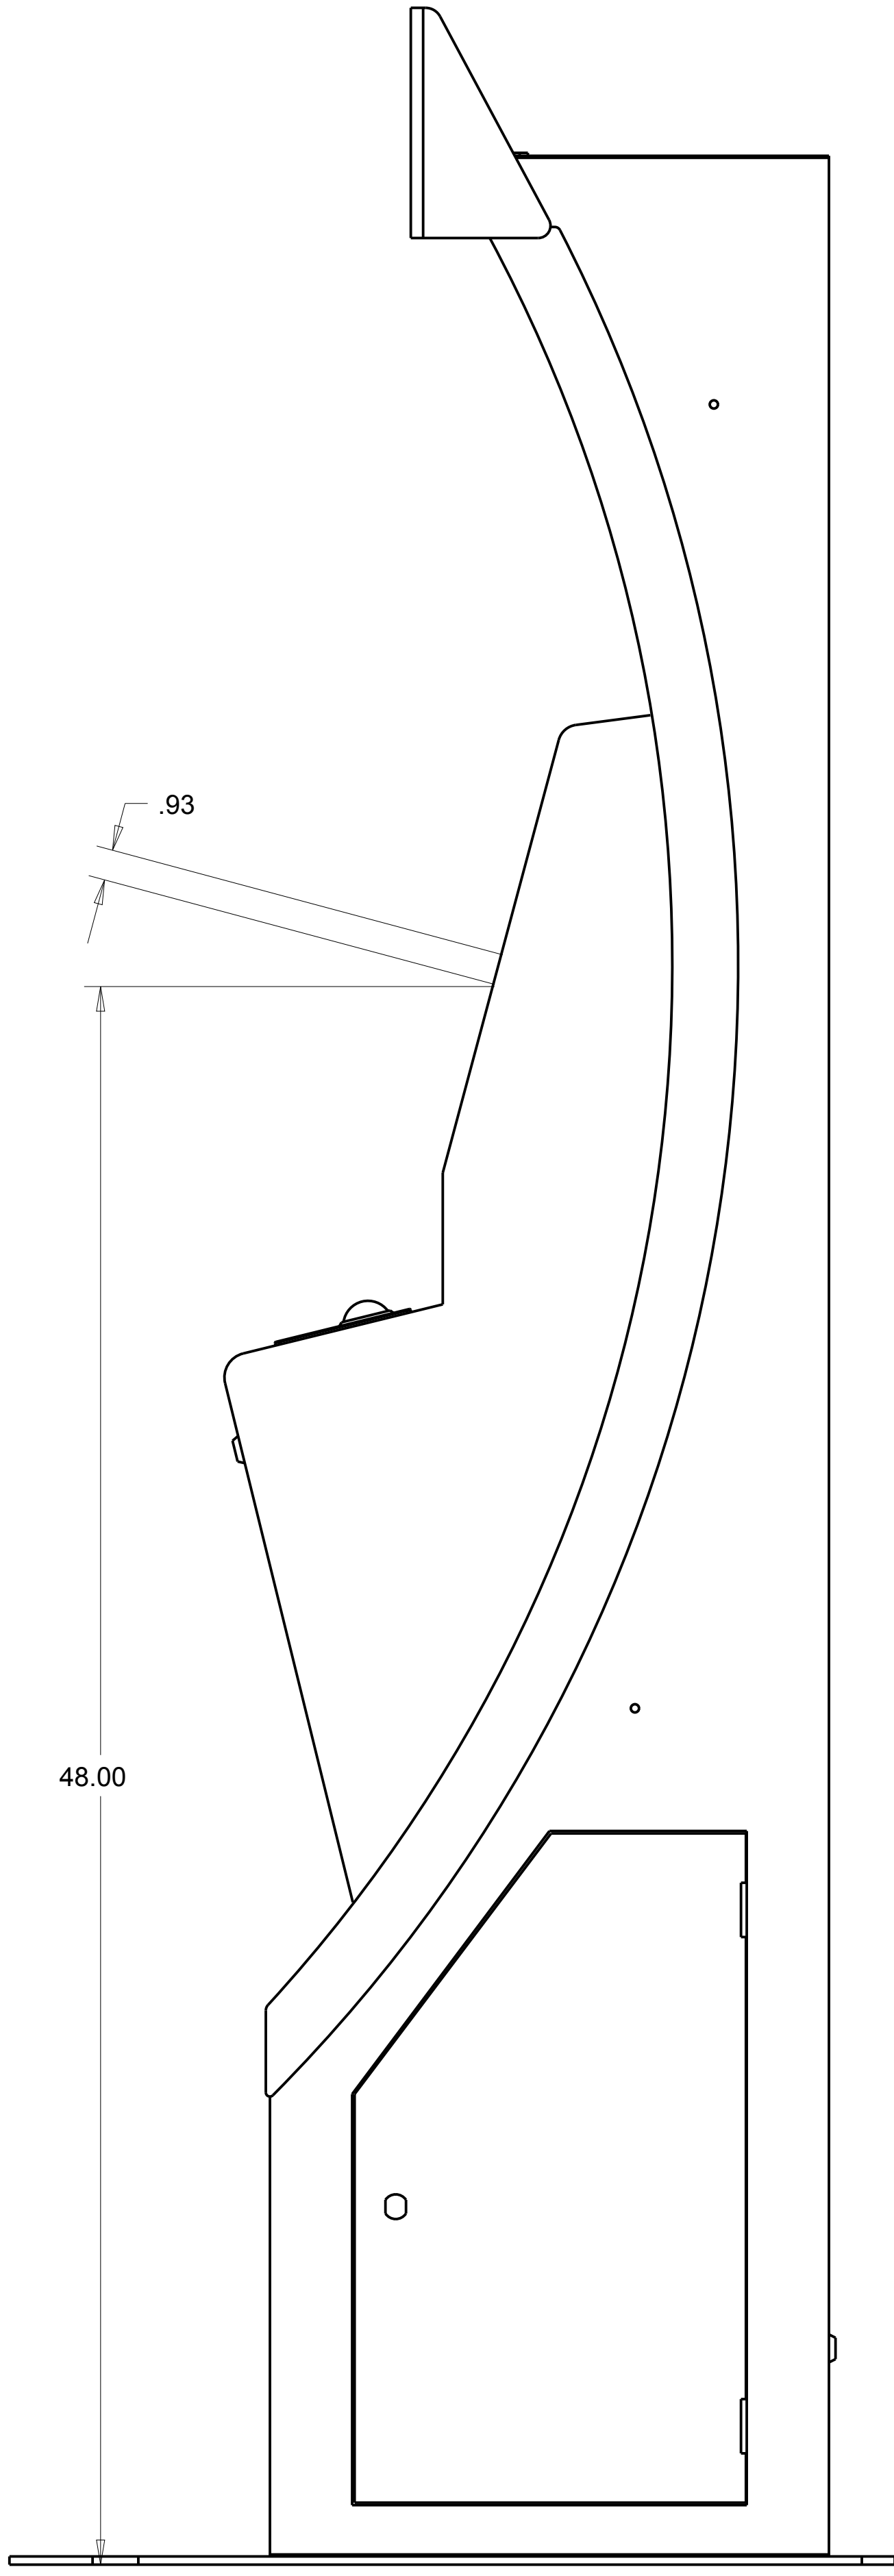

8

7

6

5

4

3

1

D

D

C

C

B

B

A

A

ALL DIMENSIONS ARE IN INCHES UNLESS OTHERWISE SPECIFIED.
THIS DRAWING IS THE PROPERTY OF KIOSK INFORMATION SYSTEMS, INC.

346 S ARTHUR AVE.
LOUISVILLE, CO 80027

PART DESCRIPTION-

ARCH

ENGINEER-

PART NUMBER-

REV-

DATE-

2