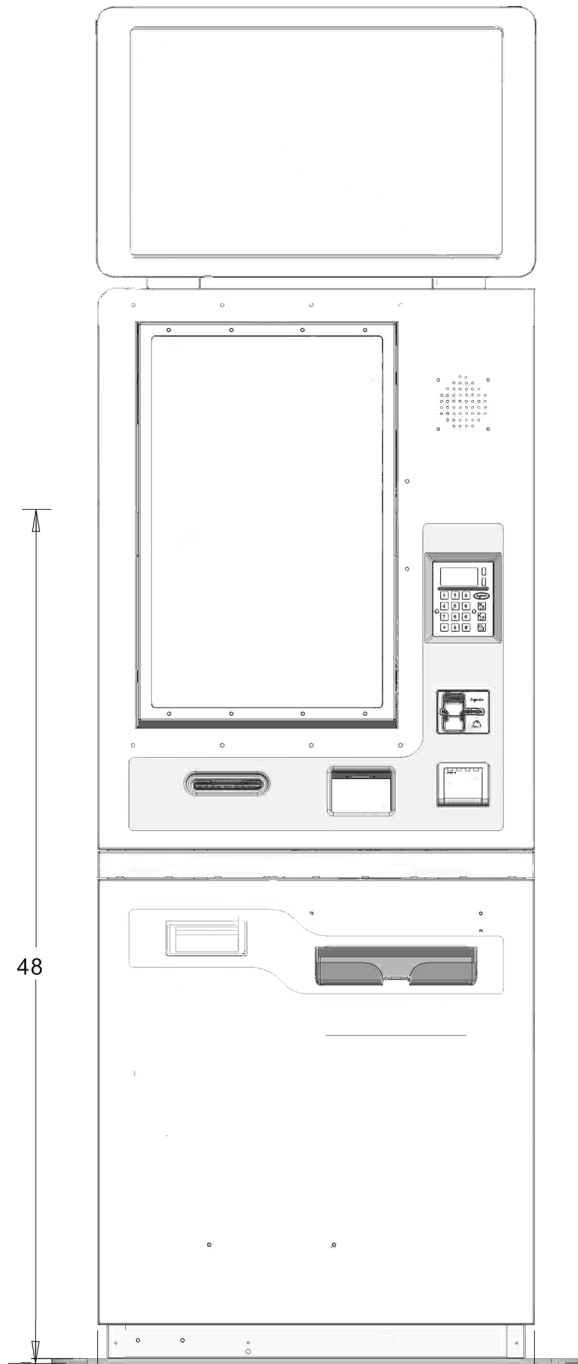

ALL DIMENSIONS ARE IN INCHES UNLESS OTHERWISE SPECIFIED.
THIS DRAWING IS THE PROPERTY OF KIOSK INFORMATION SYSTEMS, INC.

346 S ARTHUR AVE.
LOUISVILLE, CO 80027

PART DESCRIPTION-

COMMERCE

ENGINEER-

PART NUMBER-

REV-

DATE-

7

6

5

4

3

2