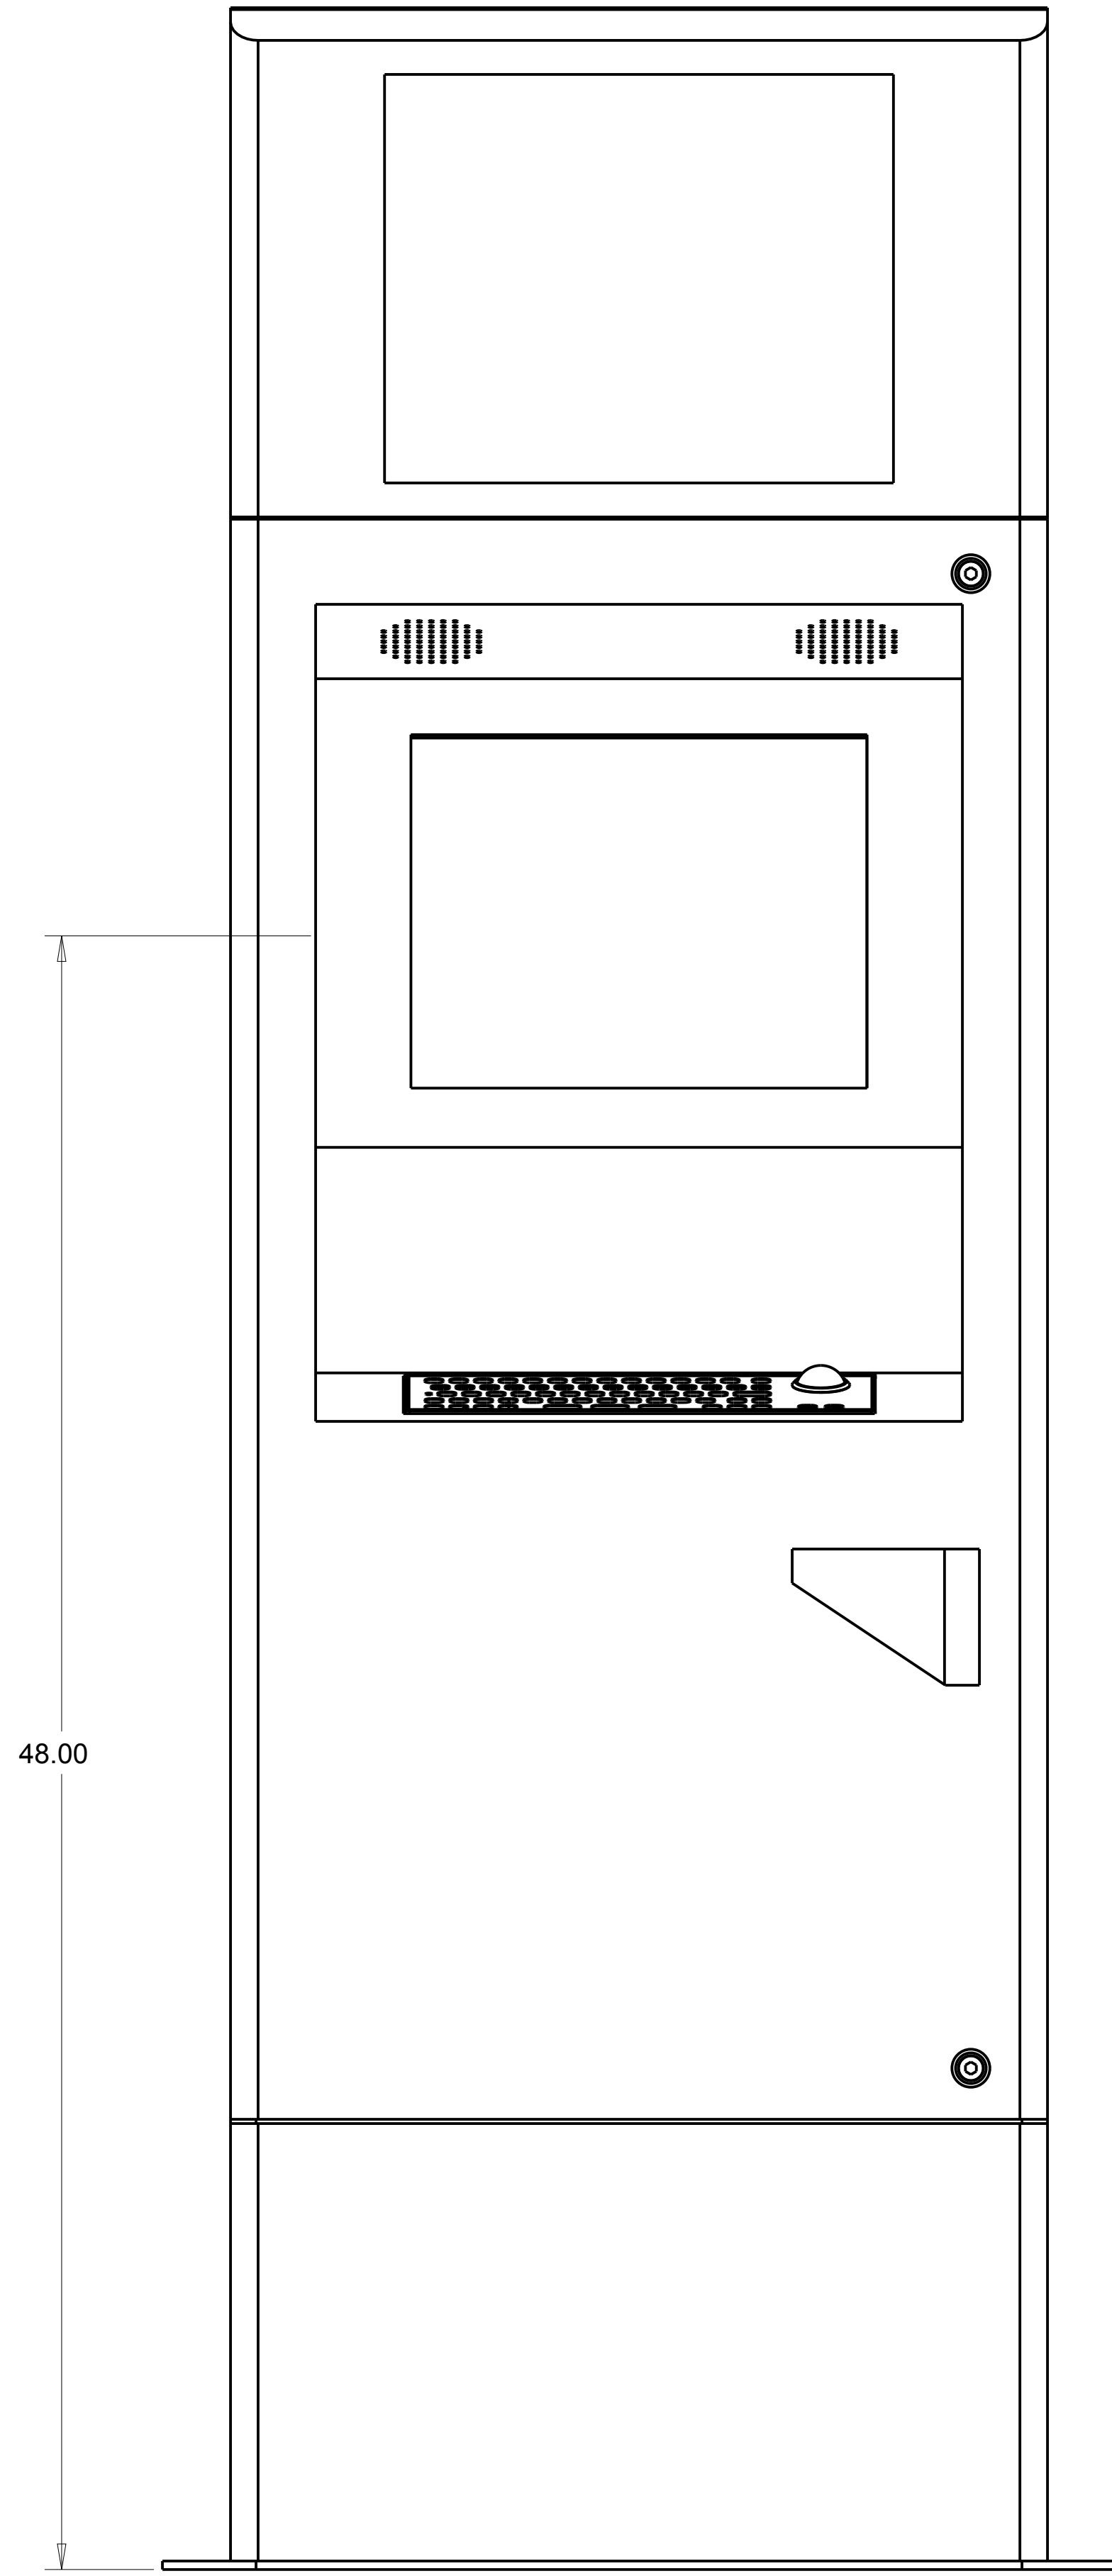

8

7

6

5

4

3

1

D

D

C

C

B

B

A

A

ALL DIMENSIONS ARE IN INCHES UNLESS OTHERWISE SPECIFIED.		 346 S ARTHUR AVE. LOUISVILLE, CO 80027	
THIS DRAWING IS THE PROPERTY OF KIOSK INFORMATION SYSTEMS, INC.		PART DESCRIPTION- ELEMENT	
ENGINEER-		PART NUMBER-	REV-
DATE-			